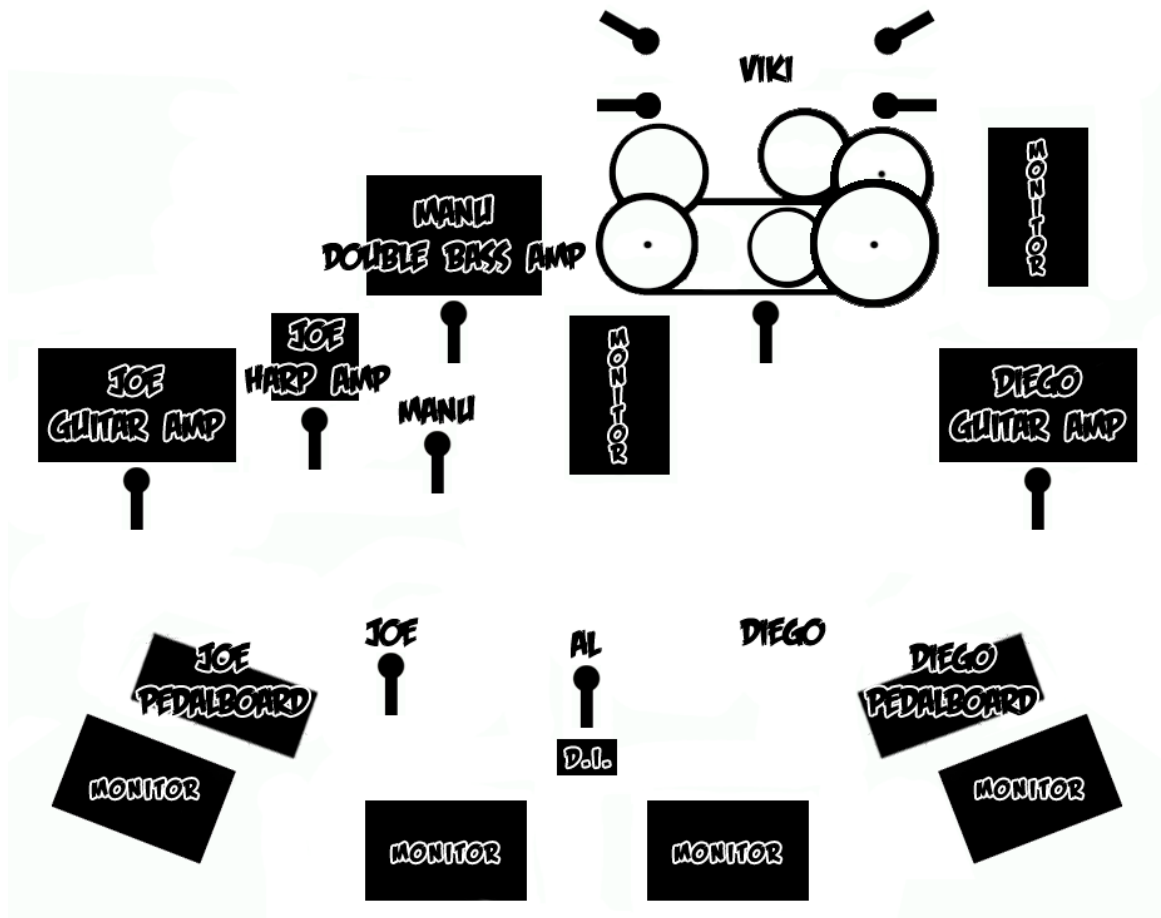

THE BOO DEVILS

◆ RIDER ◆

2017

THE BOO DEVILS

· RIDER TÉCNICO ·

2017

- Canal 01: Bombo (BD)
- Canal 02: Caja (SN)
- Canal 03: Charles (HH)
- Canal 04: Tom 1 (T1)
- Canal 05: Tom 2 (T2)
- Canal 06: Aéreo (OH)
- Canal 07: Contrabajo (Amp Gallien Krueger MB2 500 + Cab. Sinmarc 4x12)
- Canal 08: Diego Guitar Amp (Head Fender Bassman + Cab. Fender 2x12)
- Canal 09: Joe Guitar Amp (Head Fender Super Sonic + Cab. Fender 2x12)
- Canal 10: Armónica Amp (Harley Benton GA-5)
- Canal 11: Guitarra Acústica Al (D.I.)
- Canal 12: Voz Al (Principal)
- Canal 13: Voz Diego (Coro)
- Canal 14: Voz Manu (Coro)
- Canal 15: Voz Joe (Coro)

THE BOO DEVILS

© 2017. Todos los derechos reservados
www.theboodevils.com

THE BOO DEVILS

· TECHNICAL RIDER ·

2017

- Channel 01: Bass Drum (BD)
- Channel 02: Snare (SN)
- Channel 03: Hi-Hat (HH)
- Channel 04: Tom 1 (T1)
- Channel 05: Tom 2 (T2)
- Channel 06: Ride (OH)
- Channel 07: Double Bass (Gallien Krueger MB2 500 Amp + Sinmarc 4x12 Cab.)
- Channel 08: Diego Guitar Amp (Fender Bassman Head + Fender 2x12 Cab.)
- Channel 09: Joe Guitar Amp (Fender Super Sonic Head + Fender 2x12 Cab.)
- Channel 10: Harp Amp (Harley Benton GA-5)
- Channel 11: Acoustic Guitar Al (D.I.)
- Channel 12: Vox Al (Main)
- Channel 13: Vox Diego (Chorus)
- Channel 14: Vox Manu (Chorus)
- Channel 15: Vox Joe (Chorus)

· NOTES ·

- Al (Main Vox), uses his own mic stand and microphone (Shure 55SH).
- Joe (Harp), in case of not using the harp amp (Channel 10), uses his own microphone (Astatic JT-30). EQ: treble dropped to zero.
- For small stages, we have a different set of guitar amps: Fender head and cab (1x12) (Canal 08), and Fender Super Sonic 60 combo (Canal 09).

THE BOO DEVILS

© 2017. Todos los derechos reservados
www.theboodevils.com

THE BOO DEVILS

· PLANO DE ESCENARIO ·

· STAGE MAP ·

THE BOO DEVILS

© 2017. Todos los derechos reservados
www.theboodevils.com

THE BOO DEVILS