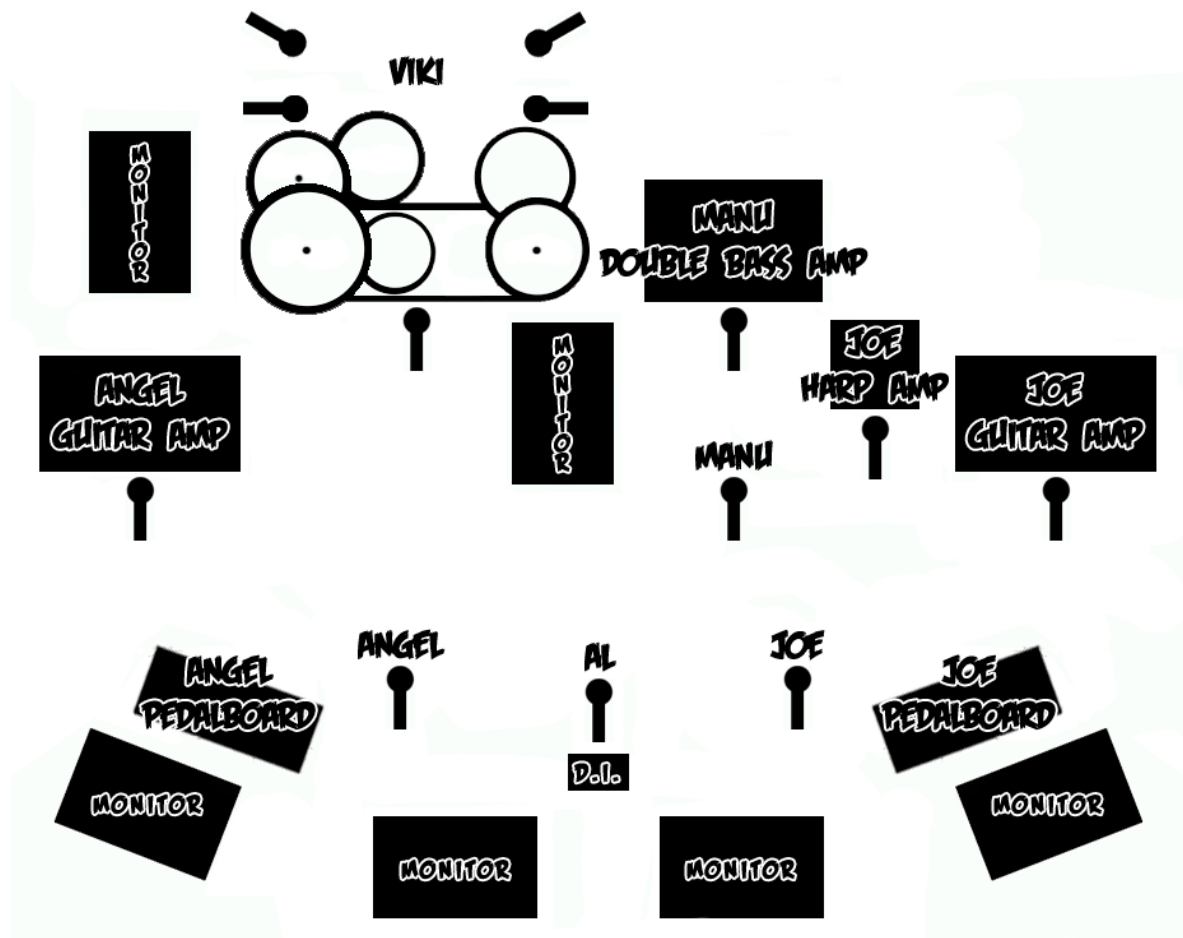

THE BOO DEVILS

· PLANO DE ESCENARIO ·

· STAGE MAP ·

THE BOO DEVILS

© 2018. Todos los derechos reservados
www.theboodevils.com